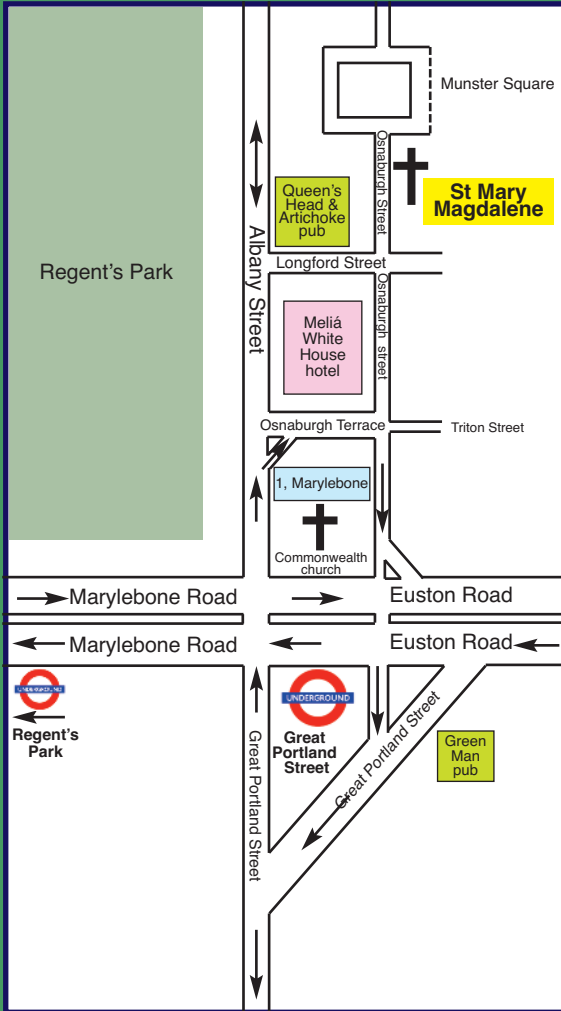

conductor
RONALD CORP

**7:30pm Thursday
20 October 2016**

Tickets: £15; includes programme

HOW TO GET TO ST MARY MAGDALENE

London Underground
Great Portland Street
is on the Circle, Metropolitan
and Hammersmith & City lines.

Regent's Park is on the
Bakerloo line.

London Bus
205 connects Paddington BR,
then Marylebone BR, then to
Euston BR and King's Cross BR.

C2 bus connects Kentish Town,
Camden Town to Albany Street,
then to Oxford Circus and
Green Park to Victoria BR.